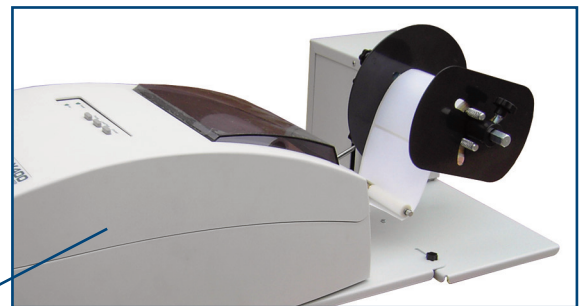

Unwind third party label stock with the LX400
UNWINDER

Combine them both