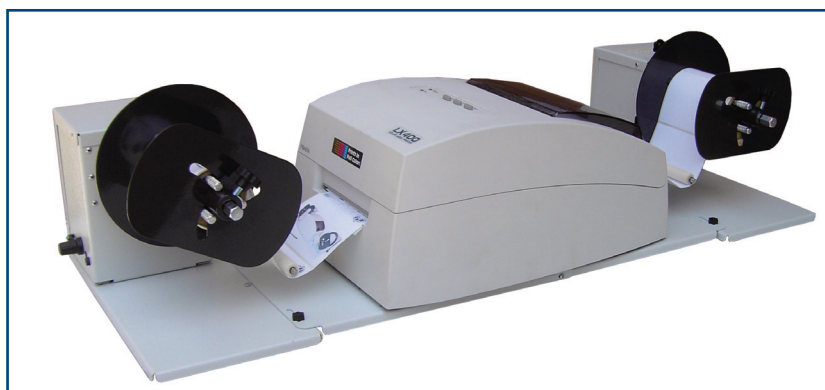

REWINDER and UNWINDER in combination

VISIT www.lxlabel.com

PRIMERA
TECHNOLOGY EUROPE™

Mainzer Strasse 131
D - 65187 Wiesbaden (Germany)
Fon: +49 (0) 611 - 92777-0
Fax: +49 (0) 611 - 92777-50
Internet: www.primeraeurope.de
Email: sales@primeraeurope.de